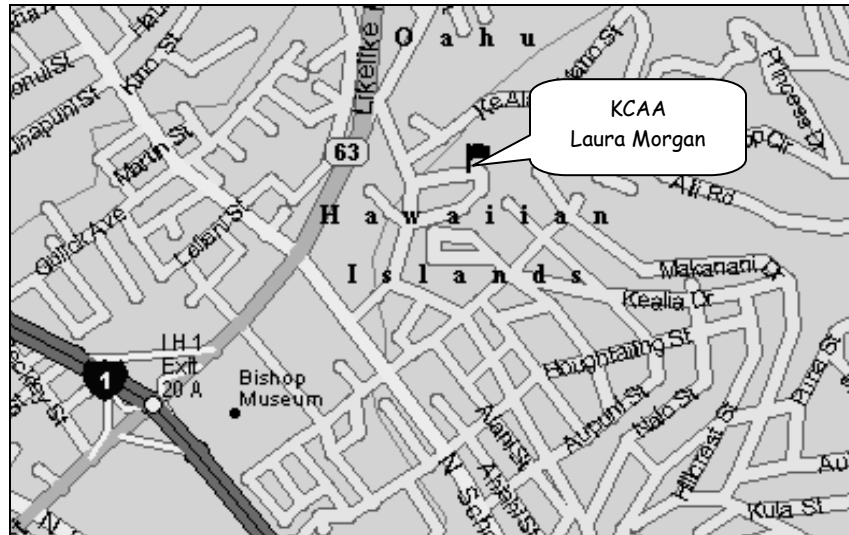

KCAA-Laura Morgan  
1867 Kaikunane Loop  
Honolulu, HI 96817

841-2931

From H-1, take the Likelike exit North.  
Stay in right lane  
Right N. School St  
Left on Makuahine St  
(between Kam Bowl and Kam Shopping Center)  
Right on Kaikunane Lp

School is around loop  
on right hand side