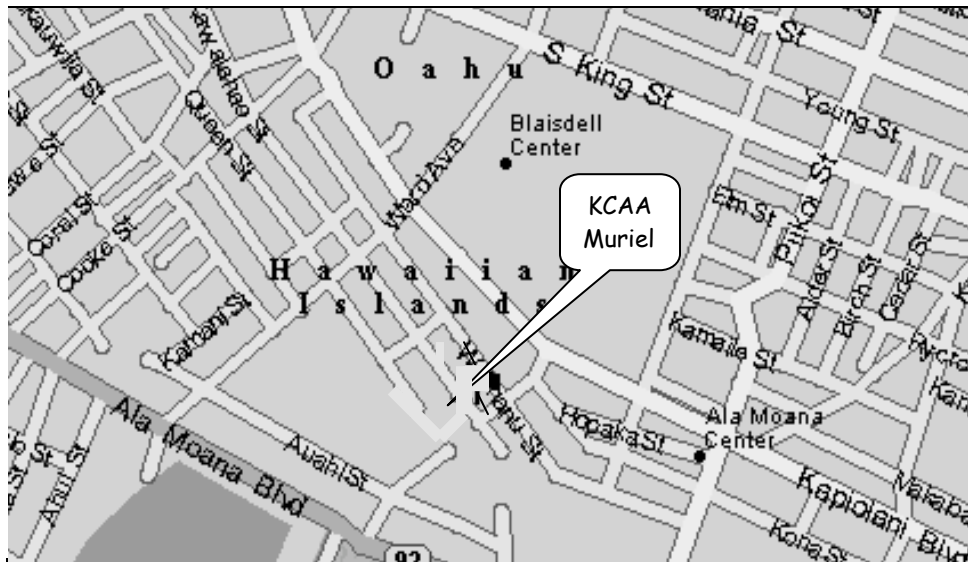

KCAA-Muriel  
1045 Kawaiahao St  
Honolulu, HI 96814

593-0567

Located at the corner of Kamae St. & Kawaiahao St. - Diamond Head of Ward Avenue, one block mauka of Ward Warehouse & Ward Theatres, on the ground floor, on the Kamakee Vista Building.