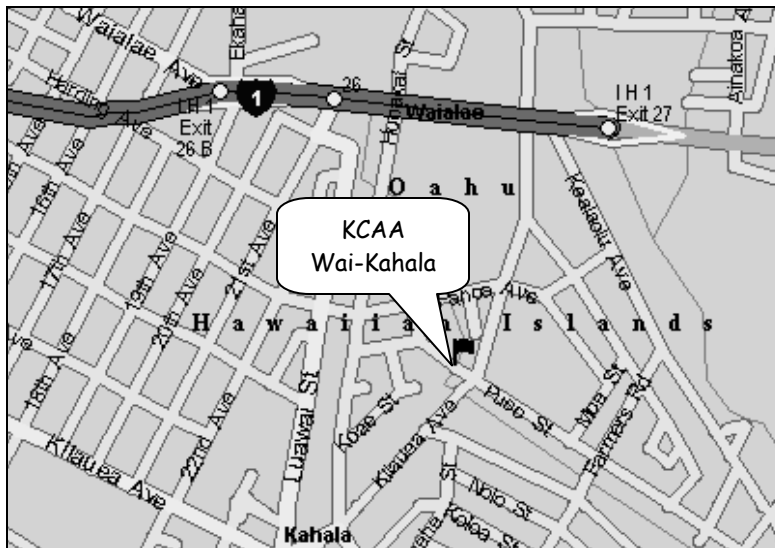

From Hawaii Kai:  
West on H-1  
Exit Kilauea (#27)  
Left Kilauea Av  
Left Pueo St

School is on corner of  
Pueo and Kilauea (same  
block as Kahala  
Elementary and Kahala  
Recreation Center)

Park on Pueo Street

From Honolulu:  
East on H-1  
Exit Waialae (#26B)  
Right onto Kilauea Av  
Left onto Pueo St

School is on corner of  
Pueo and Kilauea (same  
block as Kahala  
Elementary and Kahala  
Recreation Center)

Park on Pueo Street

KCAA - Wai-Kahala  
1261 Pueo Street  
Honolulu, HI 96816

732-1755